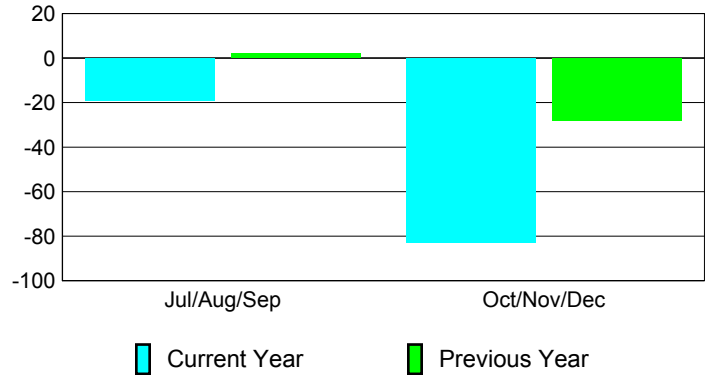

Comparison of Membership Gain/Loss

Current Year Compared to the Previous Year