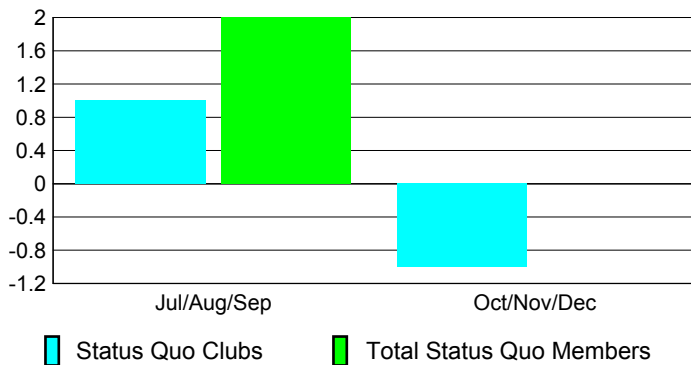

Club Results 2010-2011

Goal, New, Dropped, Gain/Loss

Comparison of Club Gain/Loss

Current Year Compared to the Previous Year

YTD Status Quo Clubs 2010-2011

Status Quo Clubs Compared to Status Quo Members

MEMBERSHIP

Membership Results
2010-2011

Membership
2009-2010

Month	Net Memb Goal	Actual New Memb	Actual Dropped Memb	Gain/Loss of Memb	Gain/Loss of Memb
Jul/Aug/Sep	30	19	-38	-19	2
Oct/Nov/Dec	32	45	-128	-83	-28
Totals	62	64	-166	-102	-26