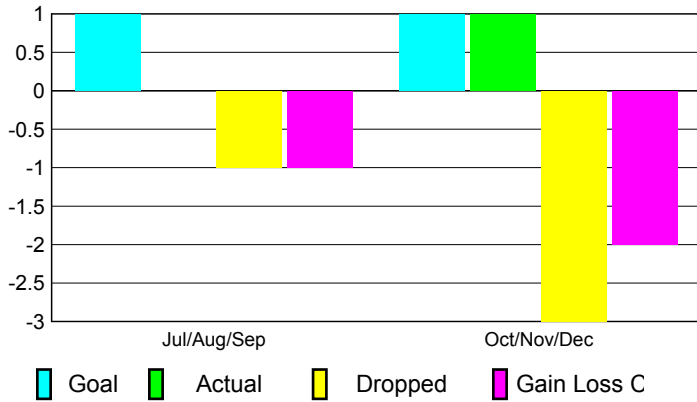

2010-2011 GMT Reports for District (or Undistricted) **District G 2**

GMT: Doctor NICOLAS JARA ORELL

Location: ECUADOR

GMT CA: 3

CLUBS

Club Results
2010-2011

Clubs
2009-2010

Month	New Club Goal	Actual New Clubs	Actual Dropped Clubs	Gain/Loss of Clubs	Gain/Loss of Clubs
Jul/Aug/Sep	1	0	-1	-1	0
Oct/Nov/Dec	1	1	-3	-2	-1
Totals	2	1	-4	-3	-1

Club Results 2010-2011

Goal, New, Dropped, Gain/Loss

Comparison of Club Gain/Loss

Current Year Compared to the Previous Year

YTD Status Quo Clubs 2010-2011

Status Quo Clubs Compared to Status Quo Members

MEMBERSHIP