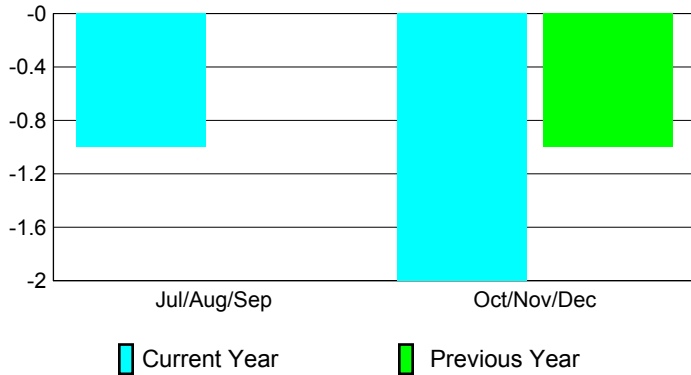

2010-2011 GMT Reports for District (or Undistricted) **District G 2**

GMT: Doctor NICOLAS JARA ORELL

Location: ECUADOR

GMT CA: 3

CLUBS

Club Results
2010-2011

Clubs
2009-2010

Month	New Club Goal	Actual New Clubs	Actual Dropped Clubs	Gain/Loss of Clubs	Gain/Loss of Clubs
Jul/Aug/Sep	1	0	-1	-1	0
Oct/Nov/Dec	1	1	-3	-2	-1
Totals	2	1	-4	-3	-1

Club Results 2010-2011

Goal, New, Dropped, Gain/Loss

Comparison of Club Gain/Loss

Current Year Compared to the Previous Year

YTD Status Quo Clubs 2010-2011

Status Quo Clubs Compared to Status Quo Members

MEMBERSHIP