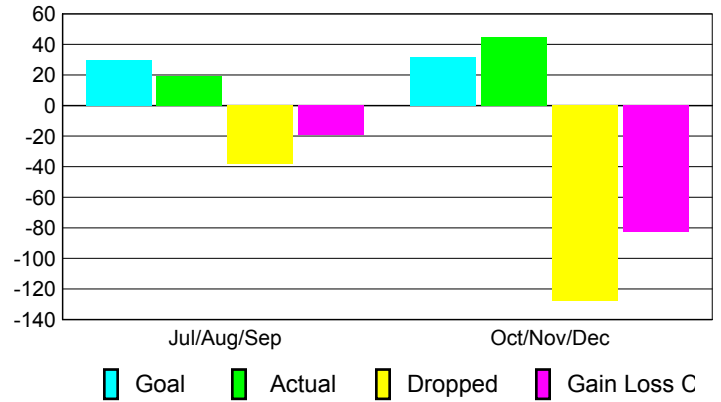

Membership Results 2010-2011

Goal, New, Dropped, Gain/Loss